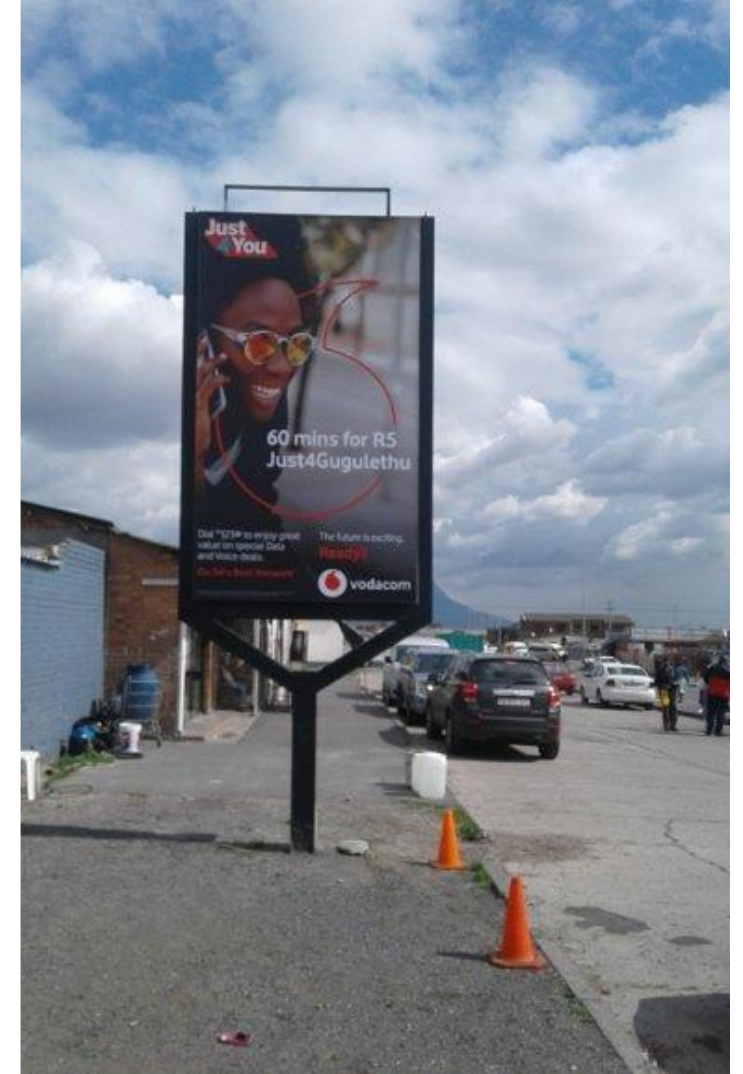

ILLUMINATED TOWNSHIP BILLBOARDS